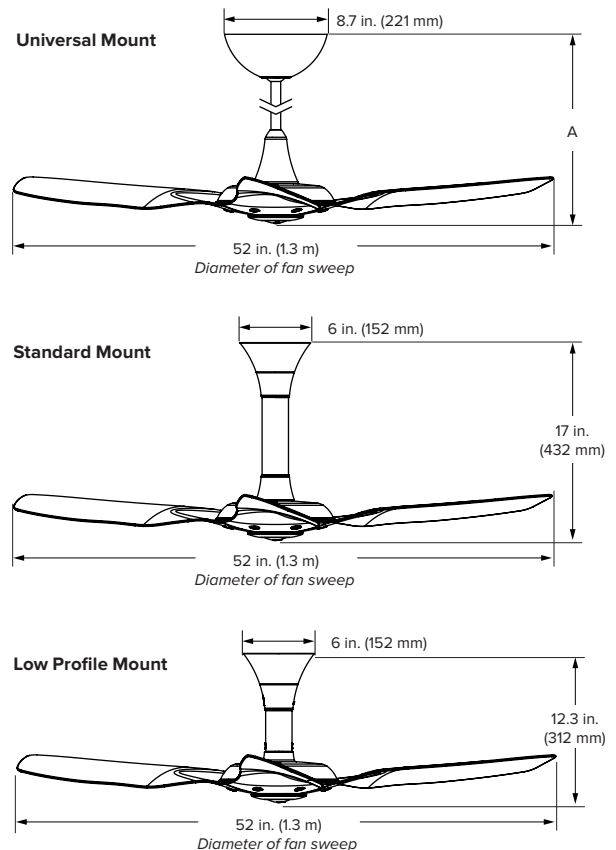

AMERICAS
HAIKUHOME.COM
855-694-2458

CANADA
HAIKUHOME.COM/CA
844-924-4277

AUSTRALIA
HAIKUHOME.COM/AU
1-300-244-277

HONG KONG
HAIKUHOME.COM/HK
+852 2836 5808

SINGAPORE
HAIKUHOME.COM/SG
+65 6709 8500

MALAYSIA
+603 5565 0888