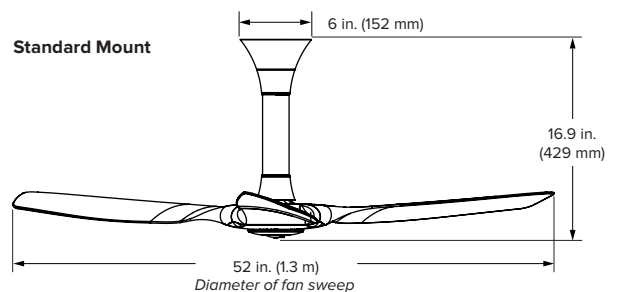

¹ SenseME Technology and the Haiku Home app are supported by Android™ and iOS™. All specifications are subject to change without notice.

AMERICAS
HAIKUHOME.COM
855-694-2458

CANADA
HAIKUHOME.COM/CA
844-924-4277

AUSTRALIA
HAIKUHOME.COM/AU
1-300-244-277

HONG KONG
HAIKUHOME.COM/HK
+852 2836 5808

SINGAPORE
HAIKUHOME.COM/SG
+65 6709 8500

MALAYSIA
+603 5565 0888