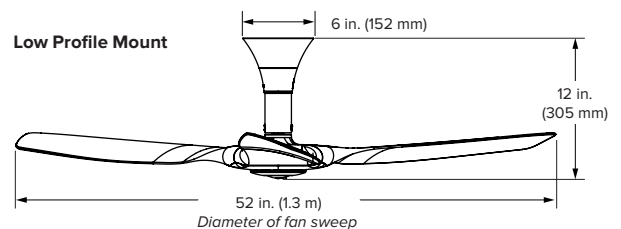

¹ SenseME Technology and the Haiku Home app are supported by Android™ and iOS™. All specifications are subject to change without notice.

AMERICAS
HAIKUHOME.COM
855-694-2458

CANADA
HAIKUHOME.COM/CA
844-924-4277

AUSTRALIA
HAIKUHOME.COM/AU
1-300-244-277

HONG KONG
HAIKUHOME.COM/HK
+852 2836 5808

SINGAPORE
HAIKUHOME.COM/SG
+65 6709 8500

MALAYSIA
+603 5565 0888