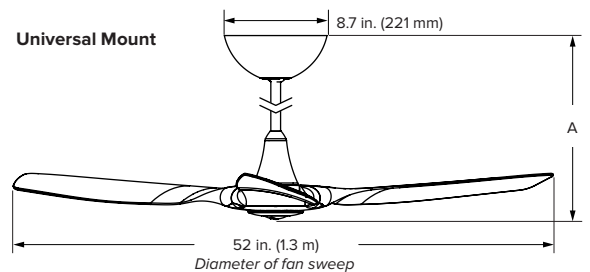

¹ SenseME Technology and the Haiku Home app are supported by Android™ and iOS™. All specifications are subject to change without notice.

AMERICAS
HAIKUHOME.COM
855-694-2458

CANADA
HAIKUHOME.COM/CA
844-924-4277

AUSTRALIA
HAIKUHOME.COM/AU
1-300-244-277

HONG KONG
HAIKUHOME.COM/HK
+852 2836 5808

SINGAPORE
HAIKUHOME.COM/SG
+65 6709 8500

MALAYSIA
+603 5565 0888