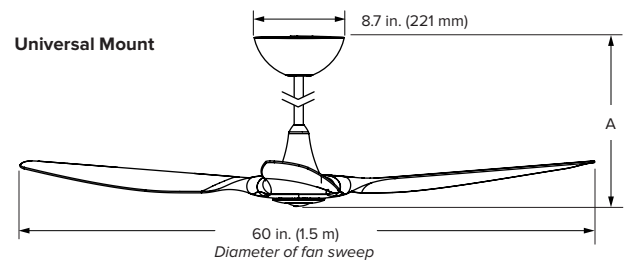

Handheld Remote

Technical Specifications — Universal Mount

Model number²		K3150-X2-XX-XX-02-X-01		
Included	Extension tube lengths	7 in. (178 mm)	20 in. (508 mm)	32 in. (813 mm)
	Height (A)	15.7 in. (399 mm)	28.7 in. (729 mm)	40.7 in. (1034 mm)
Optional	Tall ceiling tube lengths³	48 in. (1219 mm)		60 in. (1524 mm)
	Height (A)	56.7 in. (1440 mm)	68.7 in. (1745 mm)	
Weight⁴		15 lb (6.8 kg)		
Operating voltage		100–240 VAC, 1Φ, 50–60 Hz		
Watts (min/max)		2.05/29.93 W		
Amps (min/max)		0.05/0.363 A		
Fan speed (min/max)		7 speeds (35/200 RPM)		
Sound level at max speed⁵		< 35 dBA		

Universal Mount