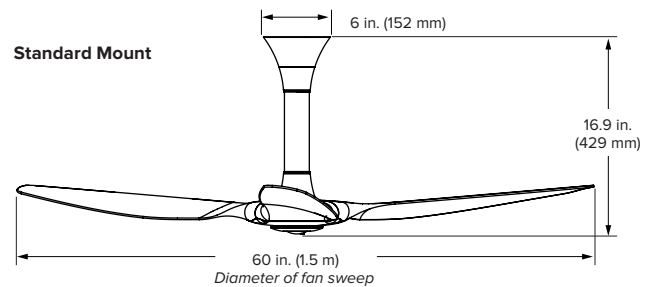

Technical Specifications — Standard Mount

Model number²		K3150-A2-XX-XX-02-X-01		
Weight⁴		16 lb (7.3 kg)		
Operating voltage		100–240 VAC, 1Φ, 50–60 Hz		
Watts (min/max)		2.19/31.27 W		
Amps (min/max)		0.05/0.363 A		
Fan speed (min/max)		7 speeds (35/200 RPM)		
Sound level at max speed⁵		< 35 dBA		

Standard Mount