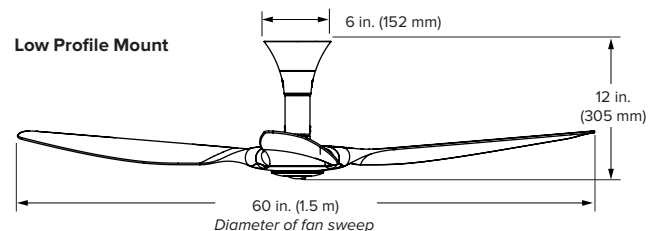

Technical Specifications — Low Profile Mount

Model number²		K3150-S0-XX-XX-02-X-01		
Weight⁴		16 lb (7.3 kg)		
Operating voltage		100–240 VAC, 1Φ, 50–60 Hz		
Watts (min/max)		1.39/21.34 W		
Amps (min/max)		0.05/0.363 A		
Fan speed (min/max)		7 speeds (35/175 RPM)		
Sound level at max speed⁵		< 35 dBA		

Low Profile Mount