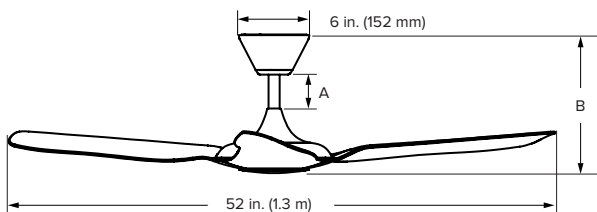

LIGHT SPECIFICATIONS

LIGHT WATTS	LIGHT OUTPUT	COLOR TEMP	CRI
20 W	988 Lumens	2700 K	82

	Extension Tube Lengths					
	Included			Optional*		
Extension** Tube (A)	6 in. (142.5 mm)	12 in. (269.5 mm)	23 in. (574.5 mm)	36 in. (897.5 mm)	52 in. (1304.5 mm)	64 in. (1608.5 mm)
Fan Height (B)	11.4 in. (289 mm)	16.4 in. (417 mm)	28.4 in. (721 mm)	41.1 in. (1044 mm)	57.1 in. (1451 mm)	69 in. (1755 mm)
Ceiling Height	≥ 8 ft (≥ 2.4 m)	≥ 9 ft (≥ 2.7 m)	≥ 10 ft (≥ 3 m)	≥ 11 ft (≥ 3.4 m)	≥ 12 ft (≥ 3.7 m)	≥ 13 ft (≥ 4 m)

* Optional extension tube lengths packaged separately.

** Lengths in inches are rounded to the nearest whole number.

¹ Actual results of sound measurements in the field may vary due to sound reflective surfaces and environmental conditions.

² Voice control requires an Amazon Alexa-enabled device or the Google Assistant.

USA
BIGASSFANS.COM
855-694-2458

CANADA
BIGASSFANS.COM
844-924-4277

AUSTRALIA
BIGASSFANS.COM/AU
1300 244 277

SINGAPORE
BIGASSFANS.COM/SG
+65 6709 8500

MALAYSIA
BIGASSFANS.COM/SG
+603 5565 0888